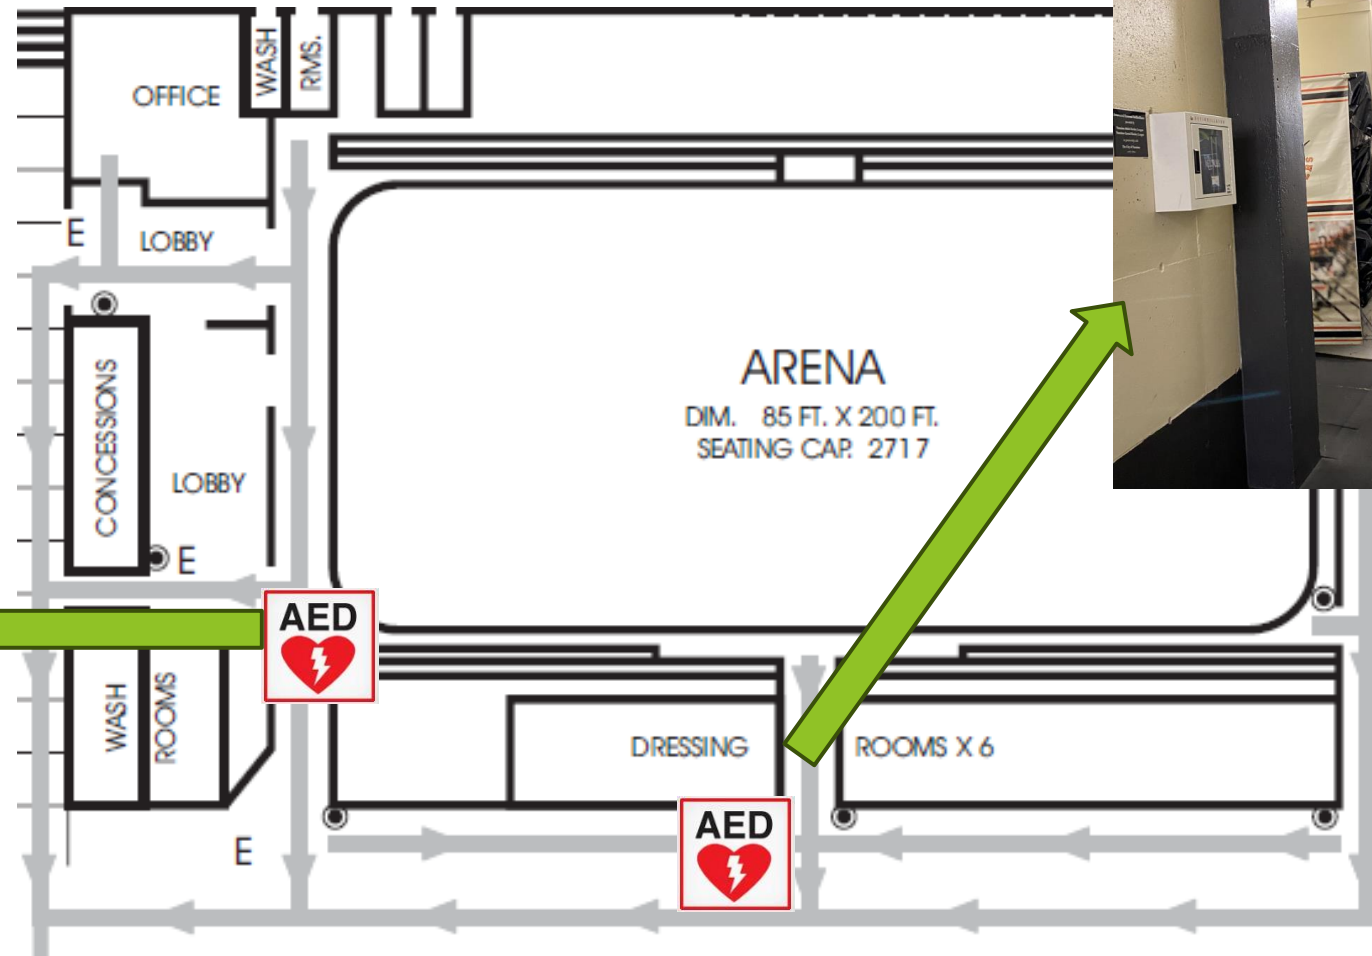

Cliff McNabb Arena 2300 Bowen Rd Nanaimo BC

AED is located along the same wall as the players benches nearest to the home bench and the dressing rooms.

Frank Crane Arena 2300 Bowen Rd Nanaimo BC

There is one AED located in the dressing room hallway, and a second AED located just outside of the warm room near the ice surface

Nanaimo Ice Centre

750 3rd St
Nanaimo BC

AED is located on the NIC #2 side of the building in the lobby, prior to entering the ice area.