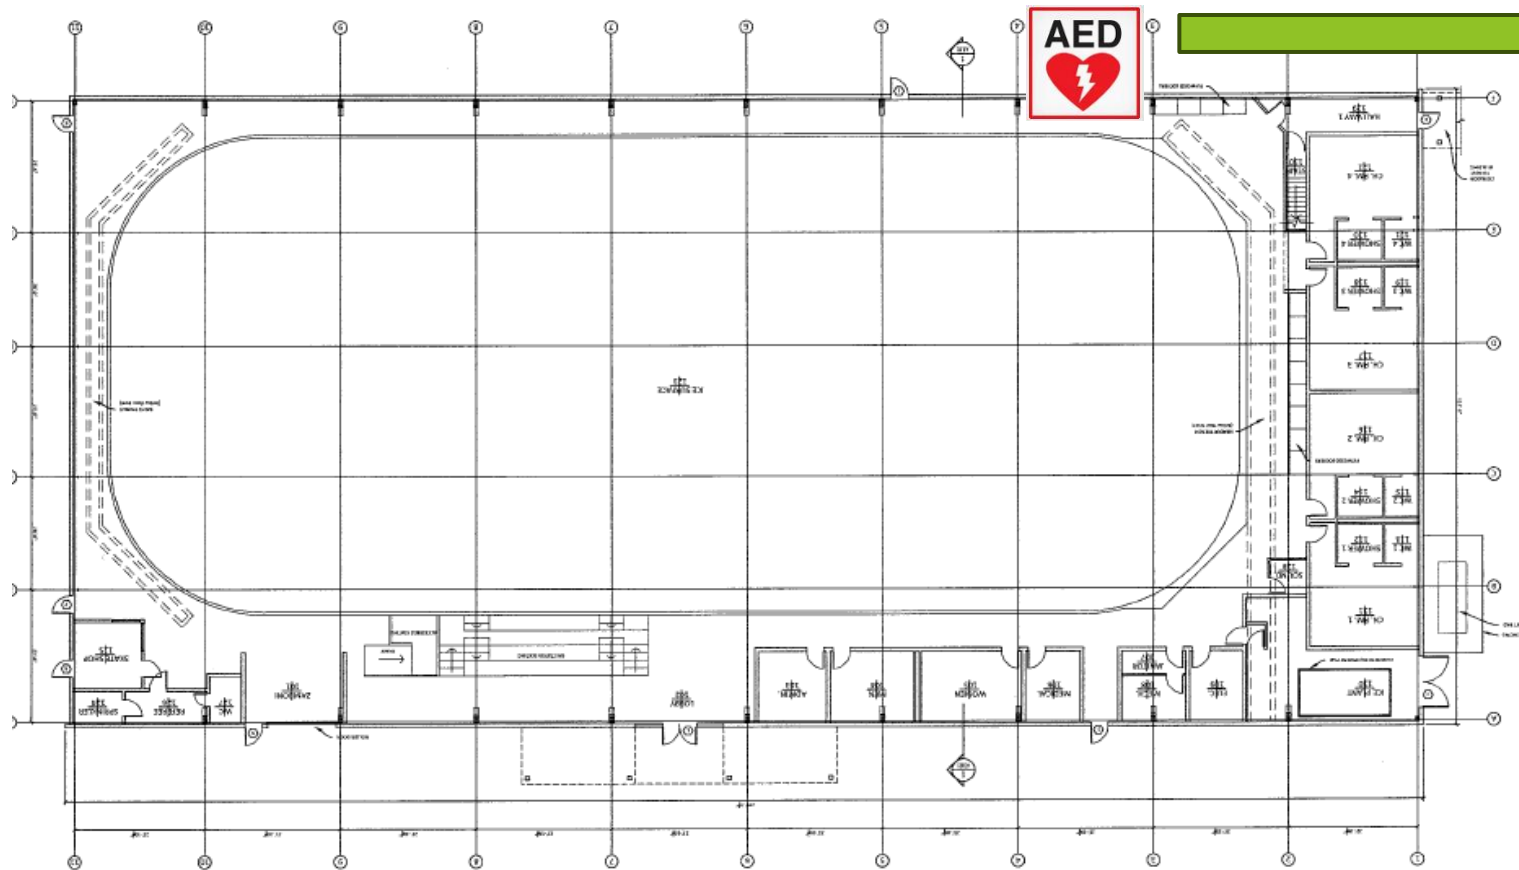

Cliff McNabb Arena 2300 Bowen Rd Nanaimo BC

AED is located along the same wall as the players benches nearest to the home bench and the dressing rooms.

Frank Crane Arena 2300 Bowen Rd Nanaimo BC

There is one AED located in the dressing room hallway, and a second AED located just outside of the warm room near the ice surface

Nanaimo Ice Centre

750 3rd St
Nanaimo BC

AED is located on the NIC #2 side of the building in the lobby, prior to entering the ice area.