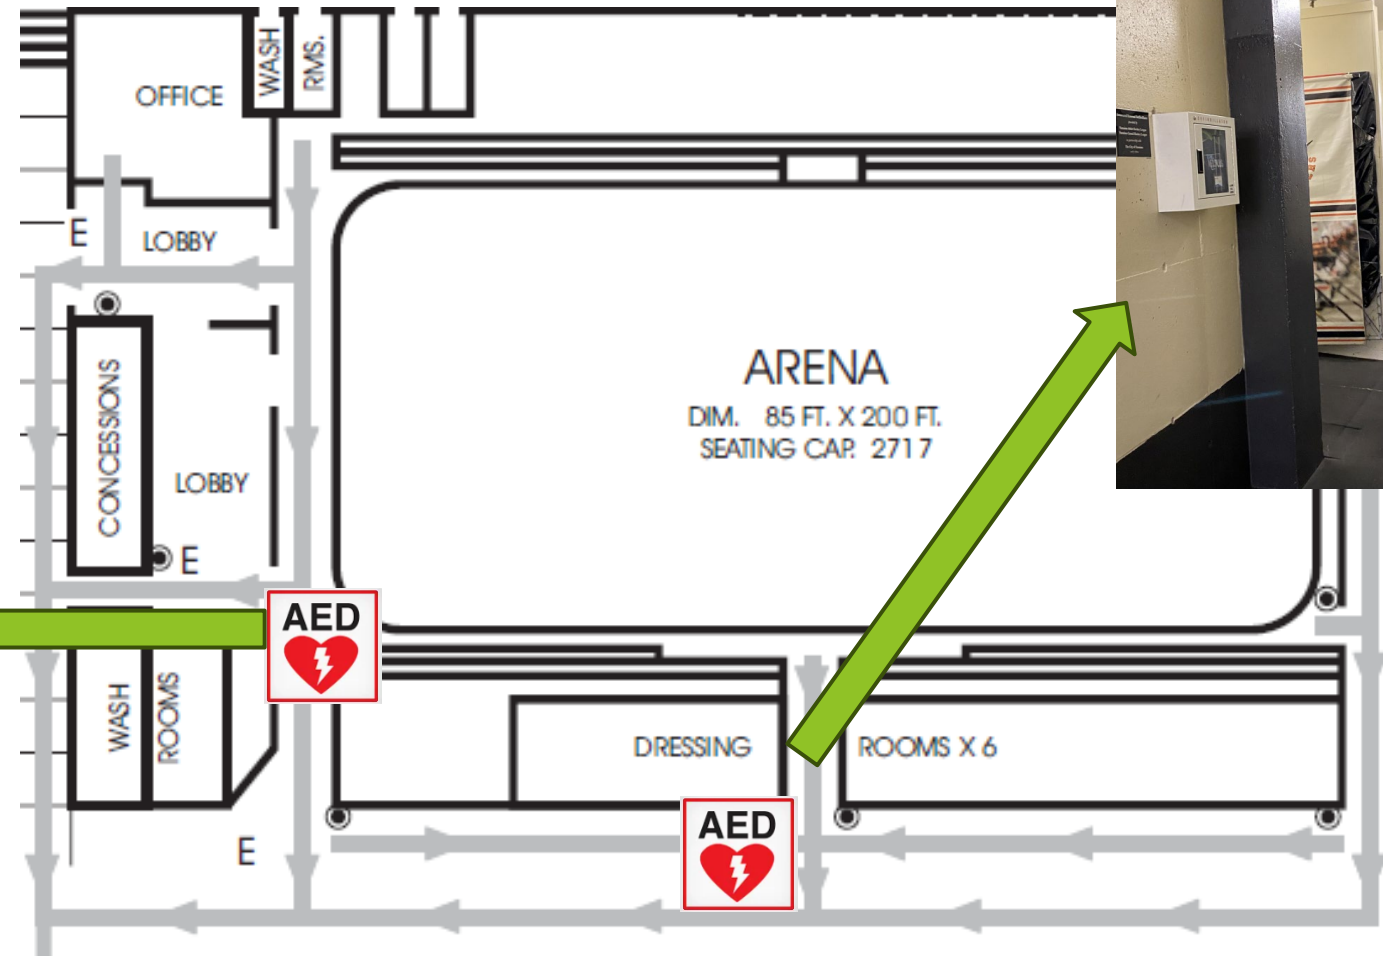

# Cliff McNabb Arena 2300 Bowen Rd Nanaimo BC

AED is located along the same wall as the players benches nearest to the home bench and the dressing rooms.

# Frank Crane Arena 2300 Bowen Rd Nanaimo BC

There is one AED located in the dressing room hallway, and a second AED located just outside of the warm room near the ice surface

# Nanaimo Ice Centre

750 3<sup>rd</sup> St  
Nanaimo BC

AED is located on the NIC #2 side of the building in the lobby, prior to entering the ice area.