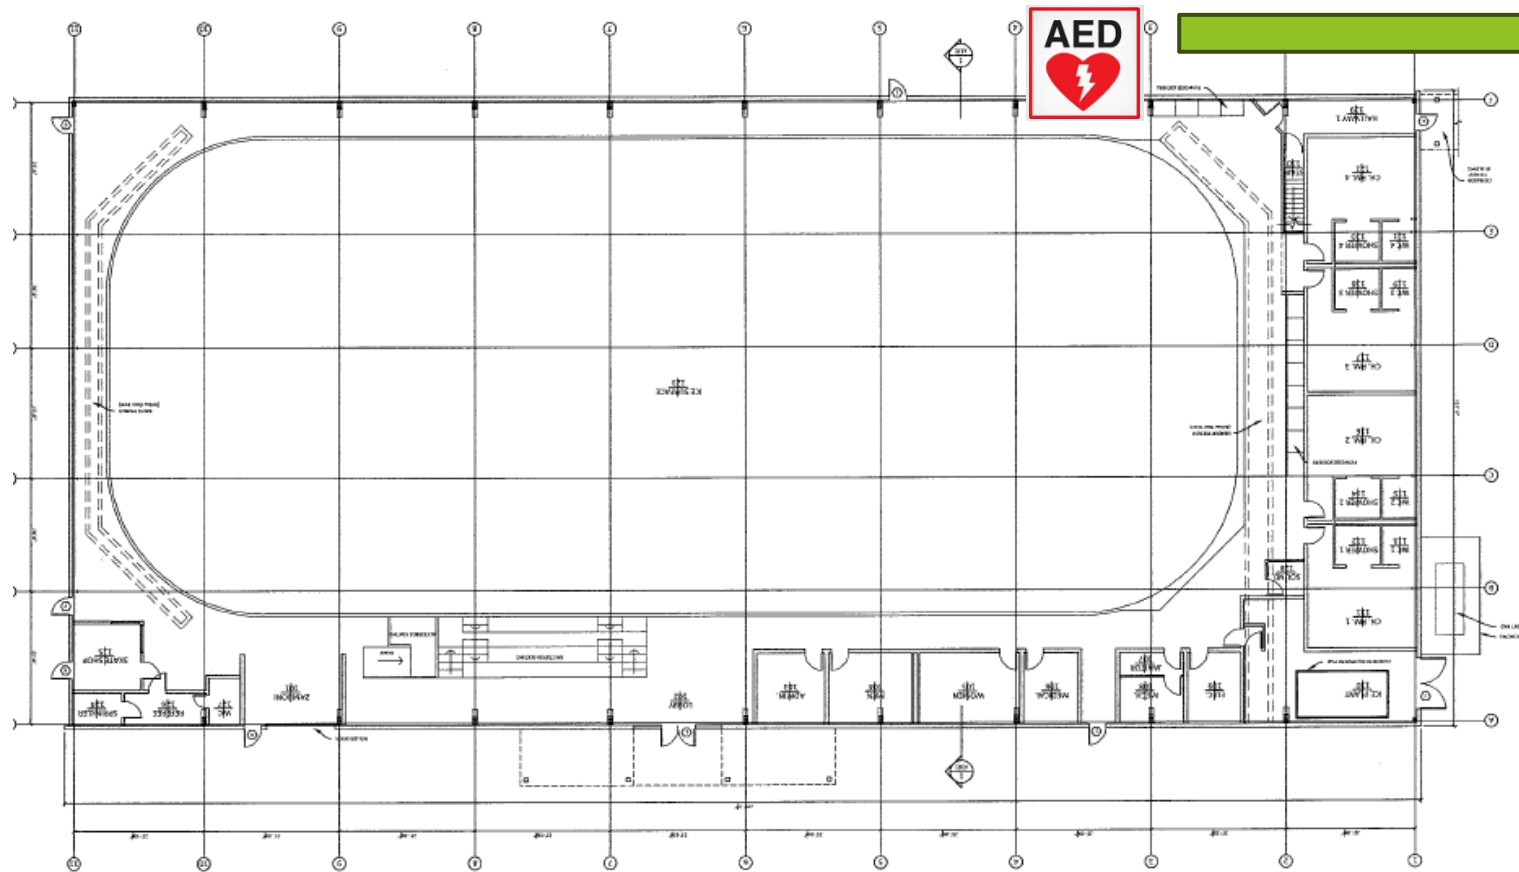

# Cliff McNabb Arena 2300 Bowen Rd Nanaimo BC

AED is located along the same wall as the players benches nearest to the home bench and the dressing rooms.

# Frank Crane Arena 2300 Bowen Rd Nanaimo BC

There is one AED located in the dressing room hallway, and a second AED located just outside of the warm room near the ice surface

# Nanaimo Ice Centre

750 3<sup>rd</sup> St  
Nanaimo BC

AED is located on the NIC #2 side of the building in the lobby, prior to entering the ice area.